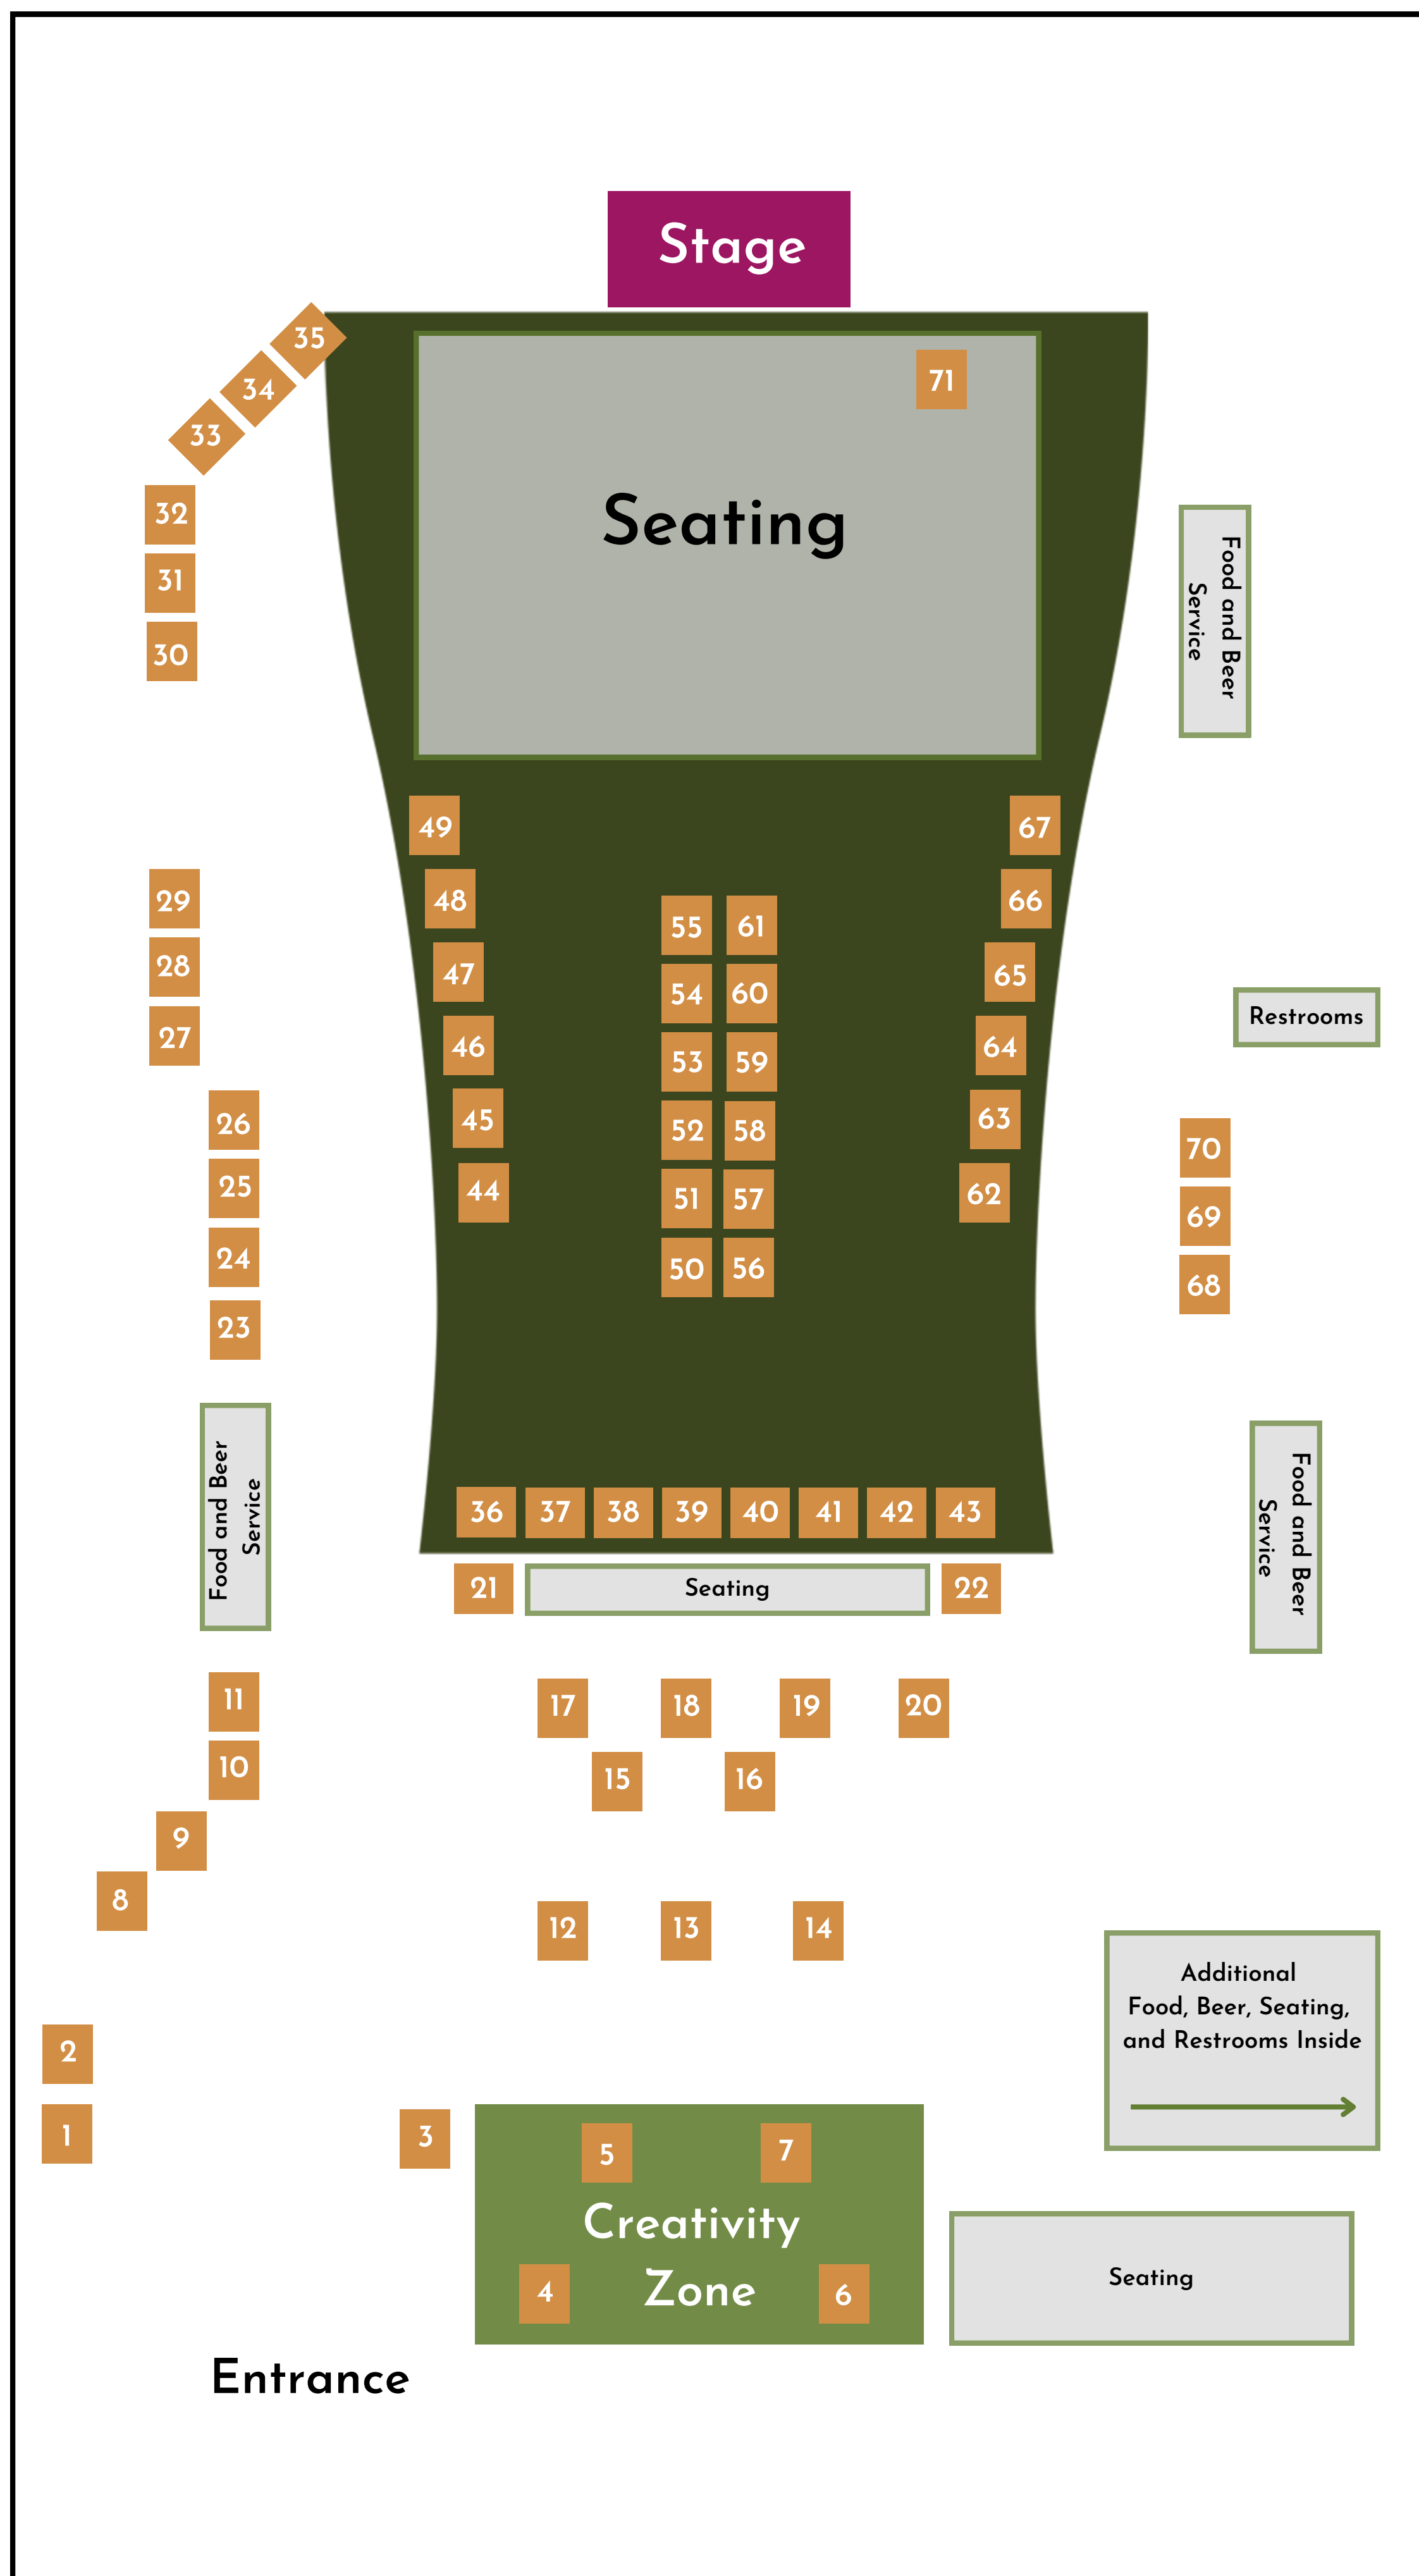

STAGE SCHEDULE

Saturday, June 25	Sunday, June 26
12:00 PM Harbor City Music Company Show Chorus* Acapella Choir	12:00 PM Carl Grubbs Ensemble** Jazz
... Interlude: Spoken Word Performance by EC Poetry & Prose ...	... Interlude: Spoken Word Performance by Yellow Arrow Publishing ...
1:20 PM Native American Dance Troupe** Dance	1:25 PM Joe Falero Band** Latin
... Interlude: Spoken Word Performance by EC Poetry & Prose ...	... Interlude: Spoken Word Performance by Yellow Arrow Publishing ...
2:50 PM Todd Marcus Trio* Jazz	2:50 PM Charm City Junction* Bluegrass
3:50 PM EC Poetry & Prose Spoken Word	4:00 PM Yellow Arrow Publishing Spoken Word
4:20 PM RED SAMMY Slow Burn Americana	4:30 PM Mark Hopkins & The Pretty War Rock/Blues/Jazz
... Interlude: Spoken Word Performance by EC Poetry & Prose ...	
5:30 PM Saleem & The Music Lovers Hip Hop	
... Interlude: Spoken Word Performance by EC Poetry & Prose ...	
6:45 PM Sneaky Heat Americana/Rock/Funk	
8:15 PM Kelly Bell Band*** Phat Blues	

* This performance is supported in part by the Maryland State Arts Council (msac.org)

** This performance is supported in part by Contemporary Arts Inc.

*** This performance is supported in part by the Maryland Heritage Areas Authority and Patapsco Heritage Greenway